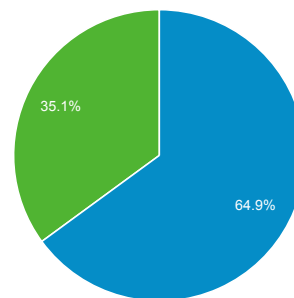

May 1, 2016 - May 31, 2016

Audience Overview

All Users
100.00% Sessions

Overview

Sessions
314,105

Users
147,608

Pageviews
1,279,613

Pages / Session
4.07

Avg. Session Duration
00:04:13

Bounce Rate
53.97%

% New Sessions
35.01%

Returning Visitor (Blue) | New Visitor (Green)

Language	Sessions	% Sessions
1. sk	187,131	59.58%
2. sk-sk	67,575	21.51%
3. en-us	23,132	7.36%
4. cs	18,288	5.82%
5. cs-cz	4,811	1.53%
6. en-gb	2,979	0.95%
7. hu	1,807	0.58%
8. en	1,783	0.57%
9. de	1,130	0.36%
10. hu-hu	1,057	0.34%