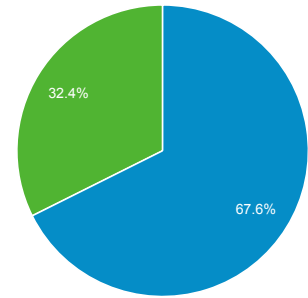

Audience Overview

Nov 1, 2013 - Nov 30, 2013

Overview

121,848 people visited this site

<p>Visits</p> <p>277,241</p>	<p>Unique Visitors</p> <p>121,848</p>	<p>Pageviews</p> <p>1,869,435</p>
<p>Pages / Visit</p> <p>6.74</p>	<p>Avg. Visit Duration</p> <p>00:05:38</p>	<p>Bounce Rate</p> <p>44.91%</p>
<p>% New Visits</p> <p>32.33%</p>		

■ Returning Visitor ■ New Visitor

Language	Visits	% Visits
1. sk	166,137	59.93%
2. sk-sk	36,871	13.30%
3. cs	27,134	9.79%
4. en-us	24,080	8.69%
5. en	9,378	3.38%
6. cs-cz	4,500	1.62%
7. en-gb	1,451	0.52%
8. hu-hu	1,315	0.47%
9. hu	1,209	0.44%
10. de-de	797	0.29%